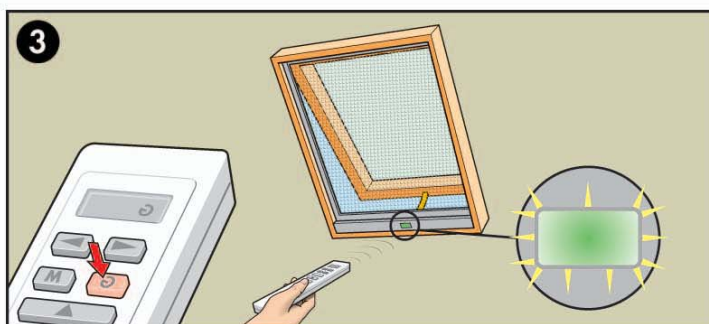

## Disabling rainsensor

**English:**

- 1 Press .
  - 2 Press  until display shows timer blinking (---).
  - 3 Press  again within 5 sec pointing the remote control at the skylight until the light in the window flashes red for approx. 5 sec.
- The rainsensor is now disabled for 3 hours.

## Enabling rainsensor

**English:**

- 1 Press .
  - 2 Press  until display shows timer blinking (---).
  - 3 Press  again within 5 sec pointing the remote control at the skylight until the light in the window flashes green for approx. 5 sec.
- The rainsensor is now enabled.