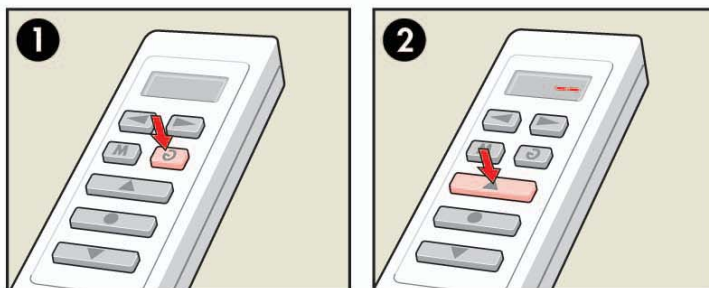

## Disabling rainsensor

**English:**

- 1 Press .
  - 2 Press  until display shows timer blinking (---).
  - 3 Press  again within 5 sec pointing the remote control at the skylight until the light in the window flashes red for approx. 5 sec.
- The rainsensor is now disabled for 3 hours.

## Enabling rainsensor

**English:**

- 1 Press .
  - 2 Press  until display shows timer blinking (---).
  - 3 Press  again within 5 sec pointing the remote control at the skylight until the light in the window flashes green for approx. 5 sec.
- The rainsensor is now enabled.