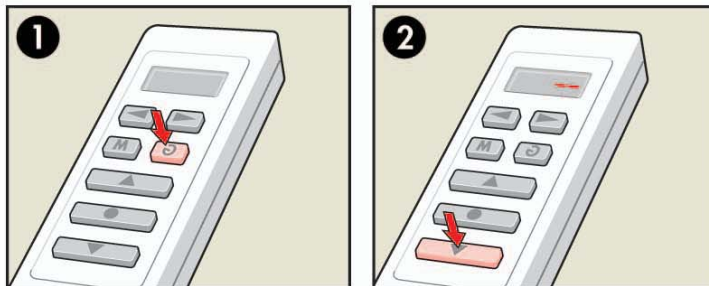

## Disabling rainsensor

**English:**

- 1 Press .
  - 2 Press  until display shows timer blinking (---).
  - 3 Press  again within 5 sec pointing the remote control at the skylight until the light in the window flashes red for approx. 5 sec.
- The rainsensor is now disabled for 3 hours.

## Enabling rainsensor

**English:**

- 1 Press .
  - 2 Press  until display shows timer blinking (---).
  - 3 Press  again within 5 sec pointing the remote control at the skylight until the light in the window flashes green for approx. 5 sec.
- The rainsensor is now enabled.